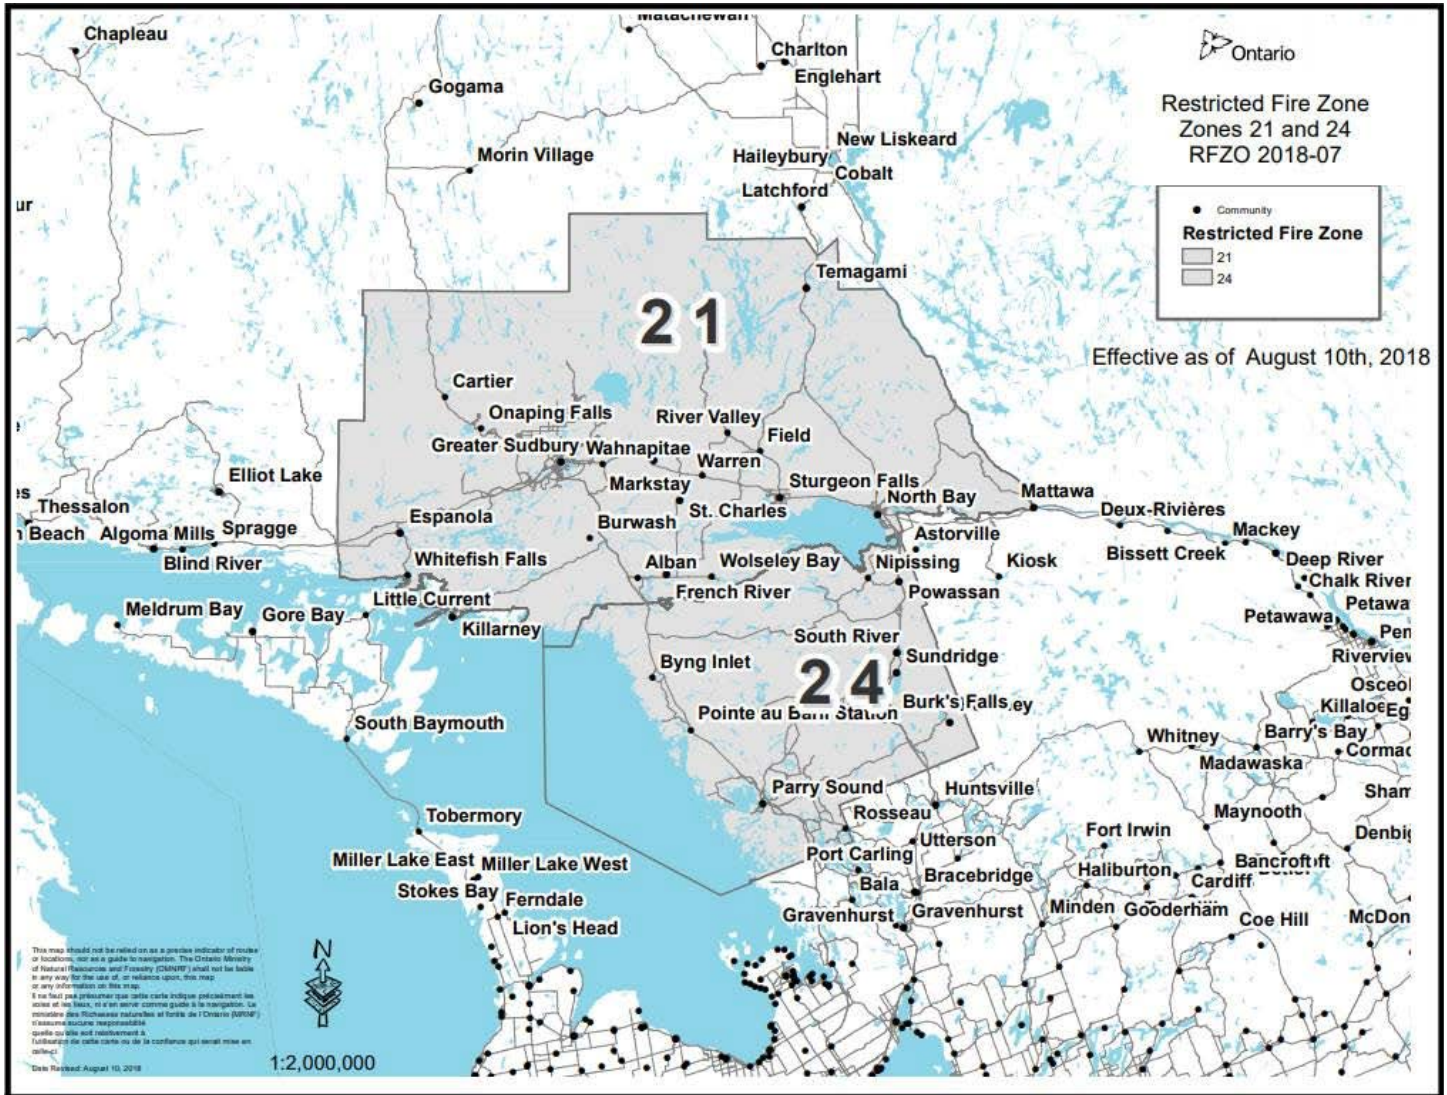

The following are designated as a Restrict Travel Zone under subsection 37(1) of the Forest Fires Prevention Act:

1. Fire Perimeter

There is no access permitted within the fire perimeter as shown on the Implementation map named “Implementation Order 2018-06-PAR09” unless authorized by travel permit issues by Parry Sound or Sudbury District MNRF.

Any person violating this order is subject to enforcement action. **This order is in effect as of 18:00hr EST on August 15, 2018 and will remain in place until such time the order is revoked.**

The Restricted Fire Zone Remains in Place.

A Restricted Fire Zone remains in effect for some areas north of Rosseau, northwest to Espanola and Cartier, over to the Quebec border including Temagami and Mattawa north of the Mattawa River. This includes Parry Sound, Burk's Falls, Powassan, North Bay and Greater Sudbury. Below is a visual representation of the areas affected by the current RFZ. This is also available using the interactive map Ontario.ca/forestfire.